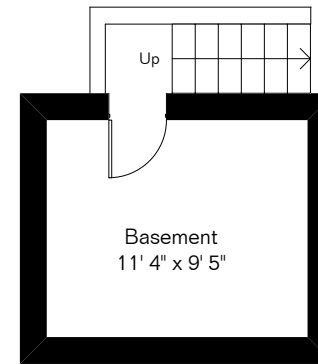

The square footages and room size information are deemed to be reliable but are not guaranteed and should be independently verified. This drawing is for marketing purposes only.

532 N 1st Ave

Main House 841 Sq Ft
Basement 160 Sq Ft

Total Living Area 1,001 Sq Ft

Site Visit April 2024

Copyright 2024 Floor Plans First! LLC
All Rights Reserved.

Floor Plans First!
See the Floor Plan First!

FloorPlansFirst.com
(520) 881-1500