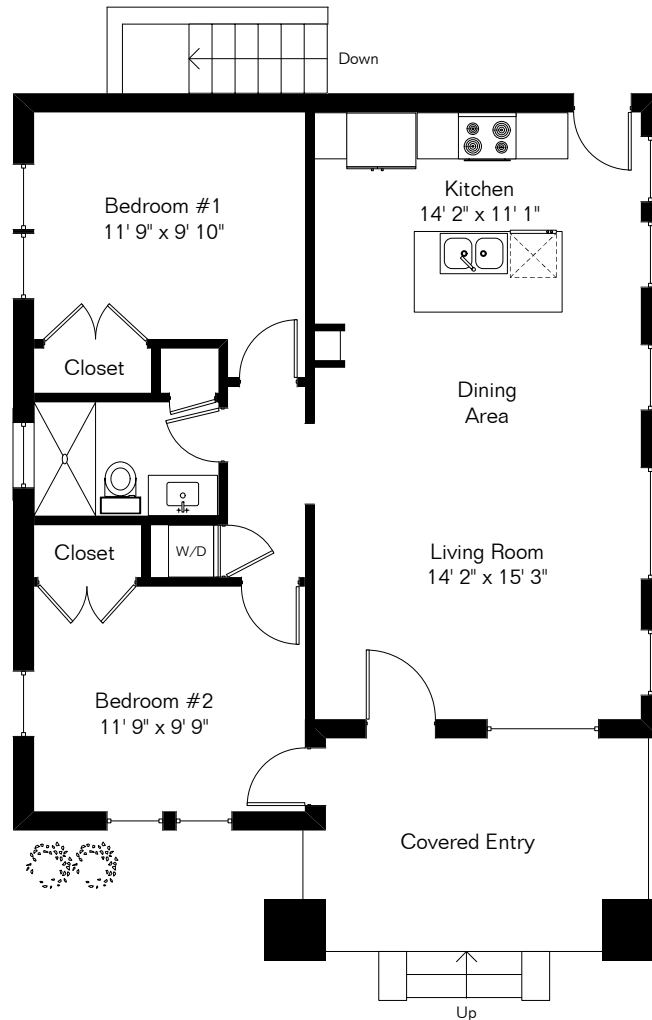

The square footages and room size information are deemed to be reliable but are not guaranteed and should be independently verified. This drawing is for marketing purposes only.

532 N 1st Ave

Main House 841 Sq Ft
Basement 160 Sq Ft

Total Living Area 1,001 Sq Ft

Site Visit April 2024

Copyright 2024 Floor Plans First! LLC
All Rights Reserved.

Floor Plans First!
See the Floor Plan First!

FloorPlansFirst.com
(520) 881-1500